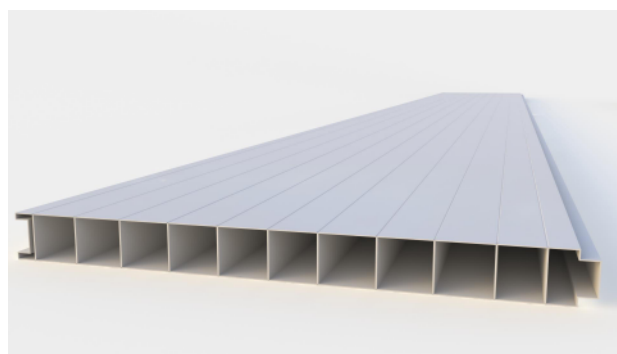

Protecta-Screen

FASTWALL

- QUICK AND EASY TO INSTALL
- COST EFFECTIVE
- DURABLE AND REUSABLE

An Economic, PVC Hoarding System that is Easy to Handle and Install

This smart temporary walling solution is fast and easy to install, quickly creating barriers and rooms onsite

CODE	DIMENSIONS
FWS24	2.4m x 300mm x 30mm
FWS27	2.7m x 300mm x 30mm
FWS30	3.0m x 300mm x 30mm
FWS36	3.6m x 300mm x 30mm
FWS42	4.2m x 300mm x 30mm
FWS48	4.8m x 300mm x 30mm

FASTWALL - OPTIONS

FastWall Freestanding -

The FastWall box joiner is the perfect solution for creating freestanding hoarding. Using the HoardFast support post and weights, the box section fits over the post to provide a connecting point for the FastWall panels. Using this system, a temporary wall or delineation barrier can be installed in a very short space of time.

FastWall Black -

FastWall is also available in a black finish which is the preferred colour choice in many shopping centre projects nationwide

FastWall Super Tall -

The FastWall box joiner can also be used as a connecting and support post for extra tall hoardings. These sections are available to create walls of up to 7.2m high. By incorporating the FastWall Box Joiner as a horizontal member, 2 standard height panels can be stacked to provide a wall to the height you require